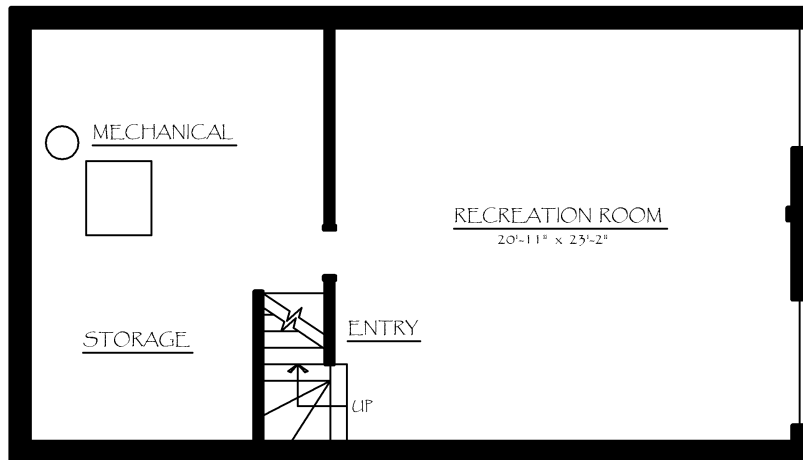

UPPER LEVEL

MAIN LEVEL

LOWER LEVEL

FLOOR PLANS

3019 Chichester Lane, Fairfax, Virginia 22031