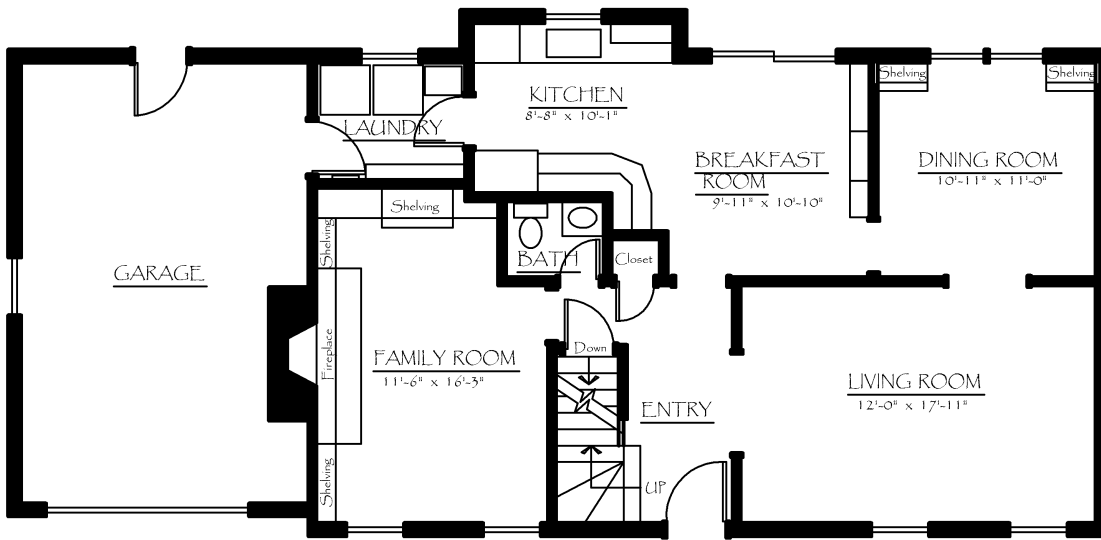

UPPER LEVEL

MAIN LEVEL

LOWER LEVEL

FLOOR PLANS

3019 Chichester Lane, Fairfax, Virginia 22031